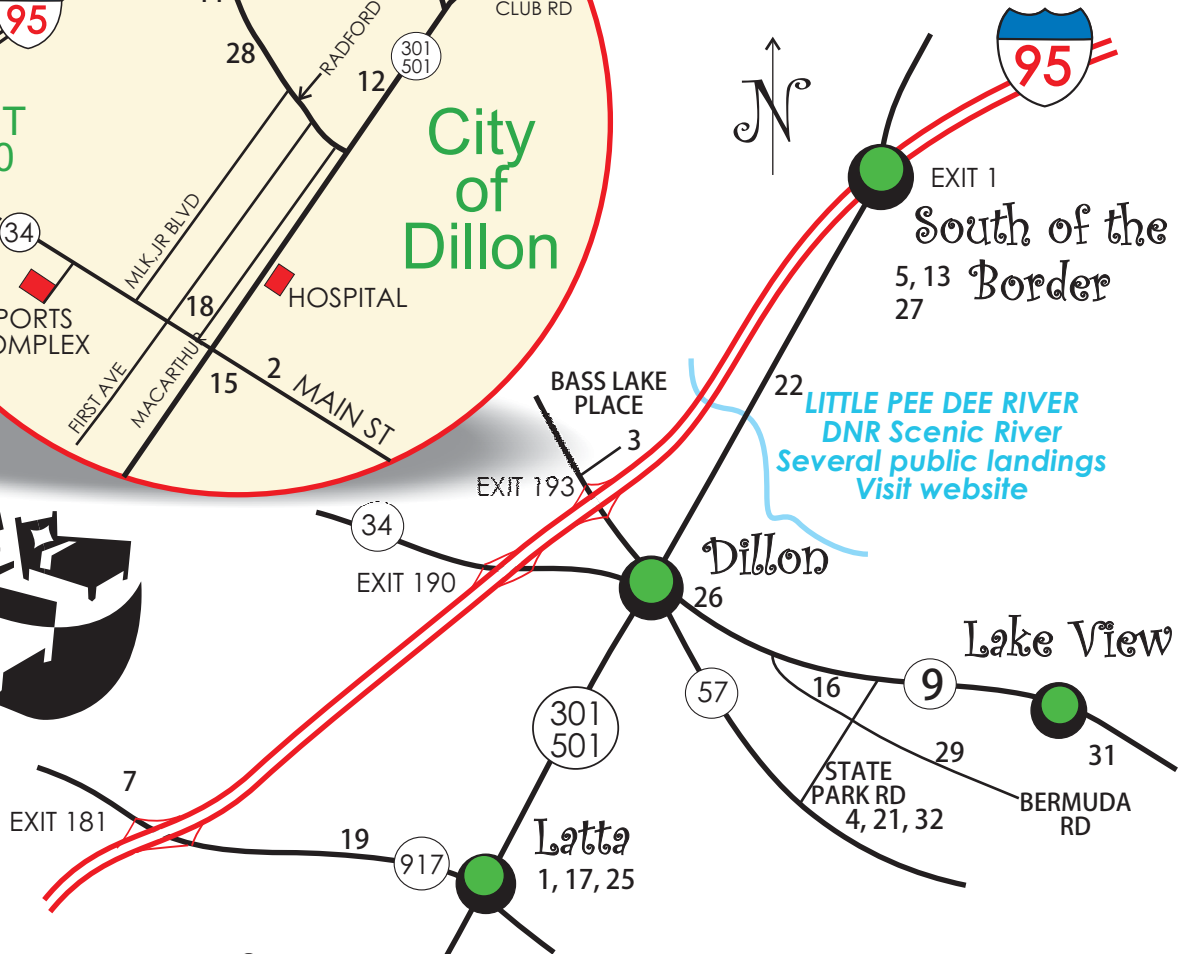

31. Lake View Race Track
Race Track Rd, Lake View
Dirt Track
843 759-2907

STATE PARK

32. Little Pee Dee State Park
1298 State Park Rd, Dillon
www.southcarolinaparks.com
843 774-8872

Where to STAY & PLAY Right Here in Dillon County, South Carolina