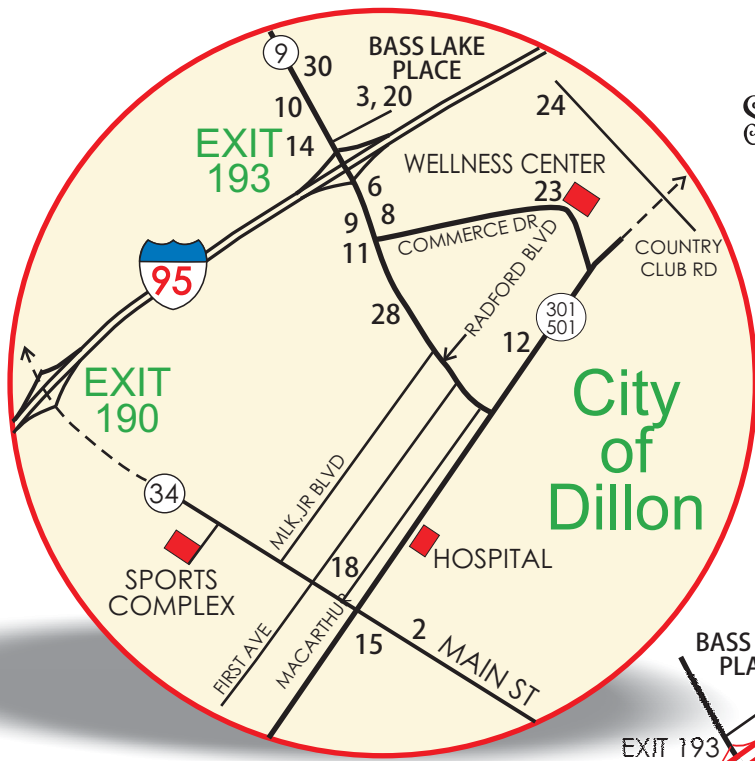

PAINTBALL

29. Ground Zero Paintball
2078 Bermuda Rd, Lake View
www.gzpaintball.com
843 759-2578

RACE TRACKS

30. Dillon Motor Speedway
1436 Old Race Track Rd, Dillon
Asphalt track - 7 Classes
www.dillonmotorspeedway.com
843 496-4792

31. Lake View Race Track
Race Track Rd, Lake View
Dirt Track
843 759-2907

STATE PARK

32. Little Pee Dee State Park
1298 State Park Rd, Dillon
www.southcarolinaparks.com
843 774-8872

Where to STAY & PLAY Right Here in Dillon County, South Carolina